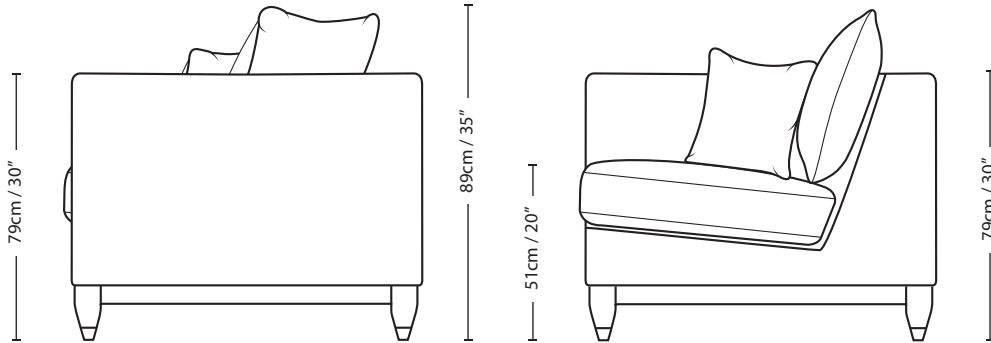

BURLINGTON

3.5 SEATER SCATTER CUSHION

15cm / 6" 211cm / 83" 15cm / 6"

241cm / 95"

Overall Height	Overall Width	Overall Depth	Arm Height	Back Height of Frame	Seat Height	Arm Width	Inside Width Arm to Arm	Seat Depth to Cushions	Seat Depth no Cushions
89cm / 35"	241cm / 95"	99cm / 39"	79cm / 30"	79cm / 30"	51cm / 20"	15cm / 6"	211cm / 83"	53cm / 21"	74cm / 29"

Seating sizes vary to a great extent and particularly wherever there are soft cushions involved, this is magnified with front of seat to back cushion depths, whilst formal back cushions will vary with age and plumping. It is essential to note that scatter back cushion depths will adjust from which point you measure, overtime and with plumping, the accurate measurement does not exist as it will resize each and every time you enjoy its comfort.